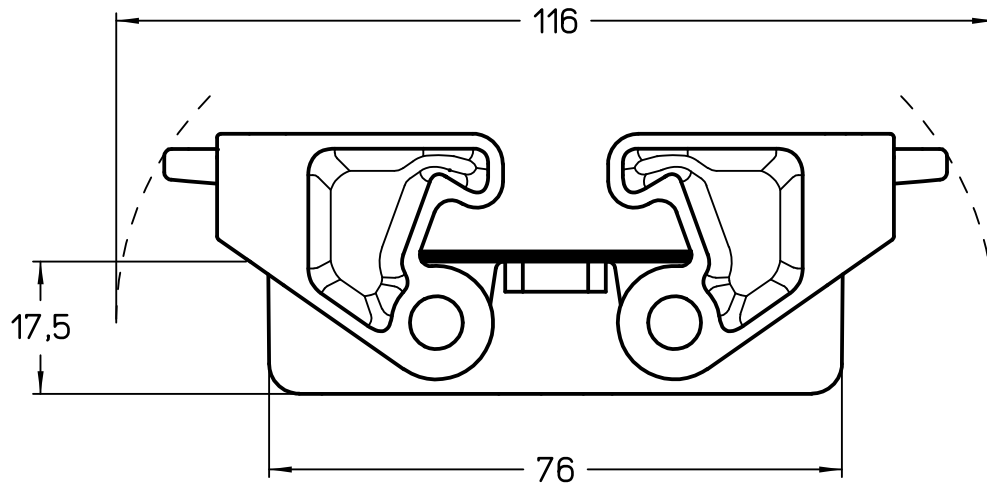

1

2

3

Dimensions in mm

Simplified representation with dimensions without tolerance

Original Size A4

Date 06/11/23

Sign. G. Renna

THCW 10 G

Insulating cover, size "57.27", with 2 levers, with loop - T-Type/W

Scale

1:1

1

2

3