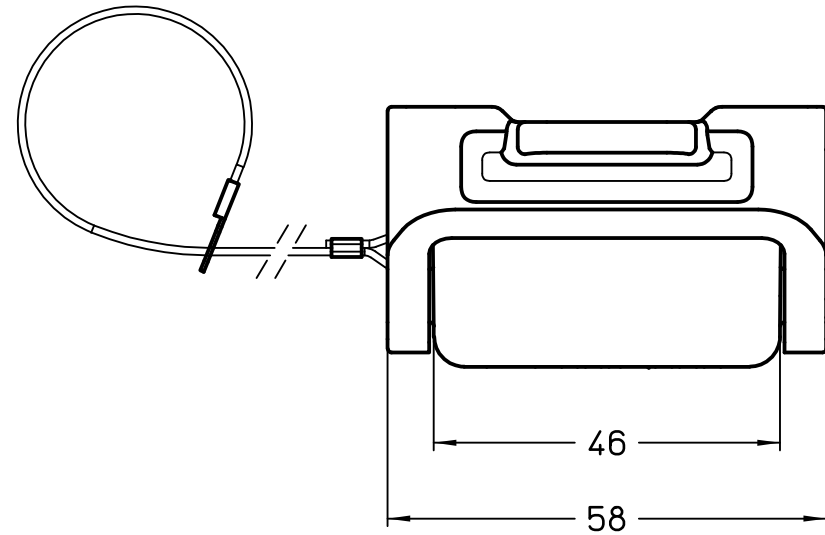

1

2

3

Dimensions in mm

Simplified representation with dimensions without tolerance

Original Size A4

Date 06/11/23

Sign. G. Renna

THCW 10 G

Insulating cover, size "57.27", with 2 levers, with loop - T-Type/W

Scale

1:1

1

2

3